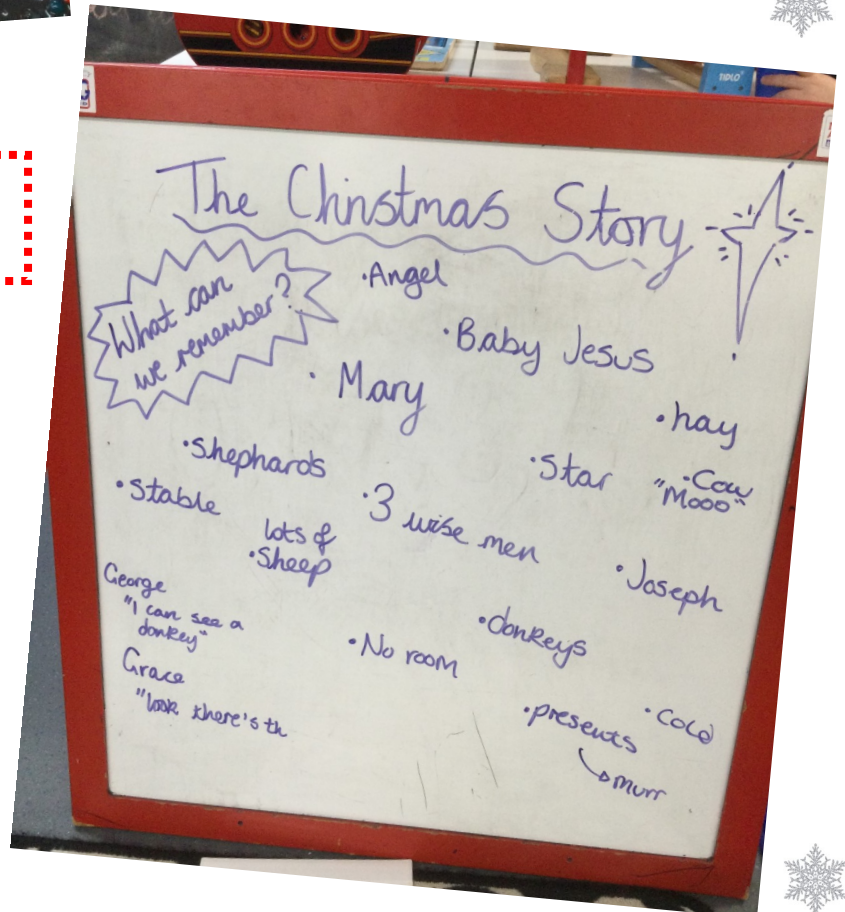

We have also been learning all about the Christmas story!